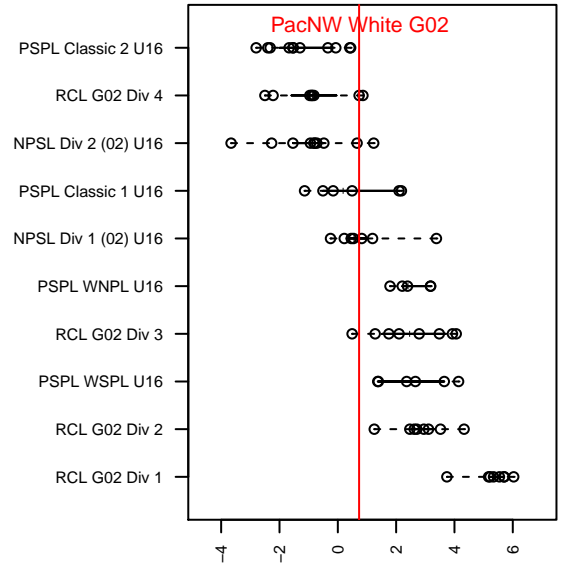

**attack and defense rating
relative to others at age
and all opponents in last 13 months**