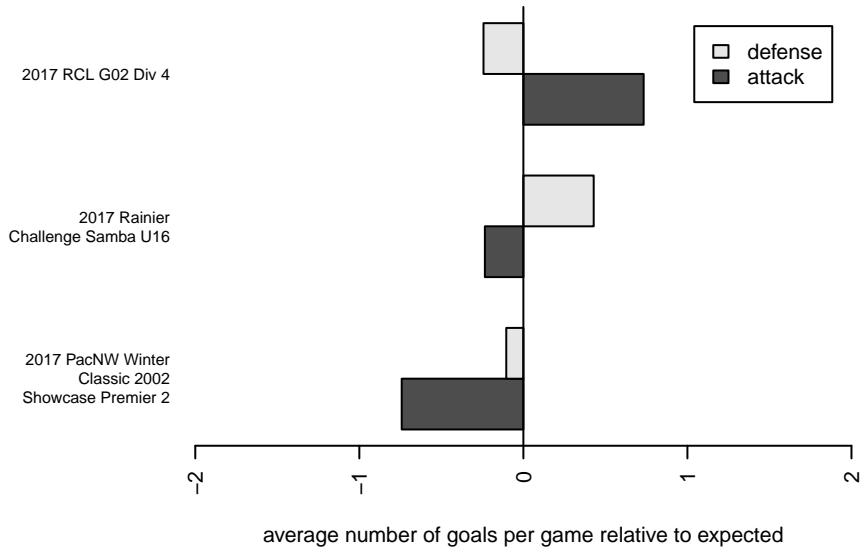

## PacNW White G02

Pacific Northwest SC  
Tukwila, WA  
G02 total strength=1427  
attack=9.91 defense=7.79  
fall league = RCL G02 Div 4

alt names used:  
PacNW 02W  
PacNW G02 White C  
PacNW G02 White C

Venues played:  
2017 Rainier Challenge Samba U16  
2017 RCL G02 Div 4  
2017 PacNW Winter Classic 2002 Showcase P

**attack and defense variance (black dot)  
relative to other teams  
and top 10 in region**

**attack and defense rating  
relative to others at age  
and all opponents in last 13 months**

**Performance relative to 13 month average**

**Performance relative to 13 month average**

<b>date</b>	<b>home</b>		<b>away</b>		<b>venue</b>	<b>pred.home</b>	<b>pred.away</b>
2018-01-21	Eastside FC Blue G02	1	PacNW White G02	1	2017 RCL G02 Div 4	1.06	1.08
2018-01-19	PacNW White G02	1	Harbor Premier White G02	1	2017 RCL G02 Div 4	1.58	0.55
2018-01-14	PacNW White G02	0	NC Alliance FC G02	2	2017 PacNW Winter Classic 2002 Showcase	0.74	1.73
2018-01-13	PacNW White G02	0	Whitecaps FC Academy G02	1	2017 PacNW Winter Classic 2002 Showcase	0.17	0.88
2018-01-12	ISC Gunners B Blue G02	1	PacNW White G02	1	2017 PacNW Winter Classic 2002 Showcase	1.07	2.32
2017-12-03	Whatcom FC Rangers Blue G02	1	PacNW White G02	5	2017 RCL G02 Div 4	0.98	3.21
2017-12-02	Blackhills FC Red G02	1	PacNW White G02	4	2017 RCL G02 Div 4	0.44	2.20
2017-06-25	WPFC Black G02	4	PacNW White G02	1	2017 Rainier Challenge Samba U16	3.74	0.56
2017-06-24	PacNW White G02	0	Seattle United Tango G02	2	2017 Rainier Challenge Samba U16	0.34	2.61
2017-06-23	PacNW White G02	1	MRFC White G02	0	2017 Rainier Challenge Samba U16	1.81	0.93