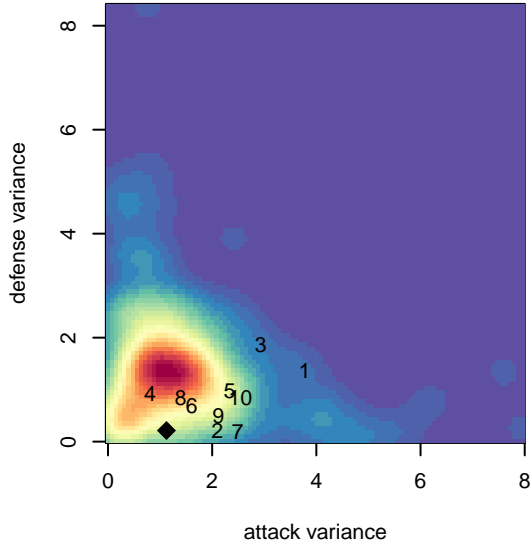

## PacNW White G02

Pacific Northwest SC  
Tukwila, WA  
G02 total strength=1427  
attack=9.91 defense=7.79  
fall league = RCL G02 Div 4

alt names used:  
PacNW 02W  
PacNW G02 White C  
PacNW G02 White C

Venues played:  
2017 Rainier Challenge Samba U16  
2017 RCL G02 Div 4  
2017 PacNW Winter Classic 2002 Showcase P

**attack and defense variance (black dot)  
relative to other teams  
and top 10 in region**