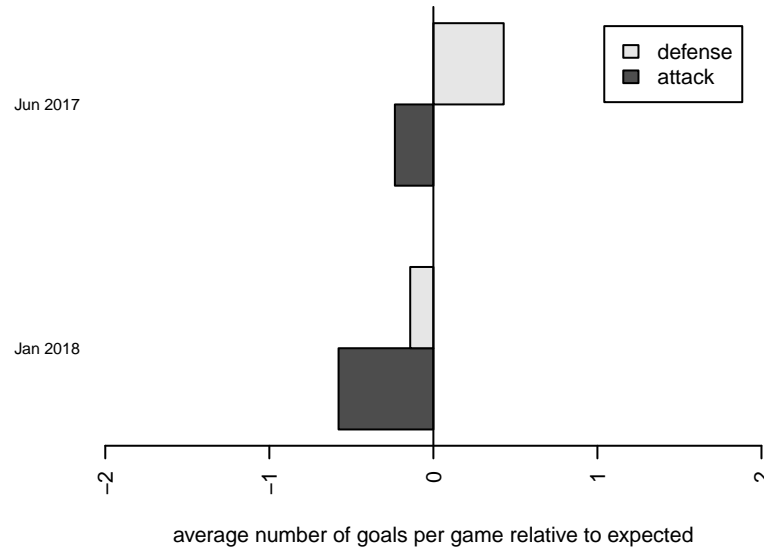

## PacNW White G02

Pacific Northwest SC  
Tukwila, WA  
G02 total strength=1427  
attack=9.91 defense=7.79  
fall league = RCL G02 Div 4

alt names used:  
PacNW 02W  
PacNW G02 White C  
PacNW G02 White C

Venues played:  
2017 Rainier Challenge Samba U16  
2017 RCL G02 Div 4  
2017 PacNW Winter Classic 2002 Showcase P

**attack and defense variance (black dot)  
relative to other teams  
and top 10 in region**

**attack and defense rating  
relative to others at age  
and all opponents in last 13 months**

**Performance relative to 13 month average**

**Performance relative to 13 month average**

<b>date</b>	<b>home</b>		<b>away</b>		<b>venue</b>	<b>pred.home</b>	<b>pred.away</b>
2018-01-21	Eastside FC Blue G02	1	PacNW White G02	1	2017 RCL G02 Div 4	1.06	1.08
2018-01-19	PacNW White G02	1	Harbor Premier White G02	1	2017 RCL G02 Div 4	1.58	0.55
2018-01-14	PacNW White G02	0	NC Alliance FC G02	2	2017 PacNW Winter Classic 2002 Showcase	0.74	1.73
2018-01-13	PacNW White G02	0	Whitecaps FC Academy G02	1	2017 PacNW Winter Classic 2002 Showcase	0.17	0.88
2018-01-12	ISC Gunners B Blue G02	1	PacNW White G02	1	2017 PacNW Winter Classic 2002 Showcase	1.07	2.32
2017-12-03	Whatcom FC Rangers Blue G02	1	PacNW White G02	5	2017 RCL G02 Div 4	0.98	3.21
2017-12-02	Blackhills FC Red G02	1	PacNW White G02	4	2017 RCL G02 Div 4	0.44	2.20
2017-06-25	WPFC Black G02	4	PacNW White G02	1	2017 Rainier Challenge Samba U16	3.74	0.56
2017-06-24	PacNW White G02	0	Seattle United Tango G02	2	2017 Rainier Challenge Samba U16	0.34	2.61
2017-06-23	PacNW White G02	1	MRFC White G02	0	2017 Rainier Challenge Samba U16	1.81	0.93