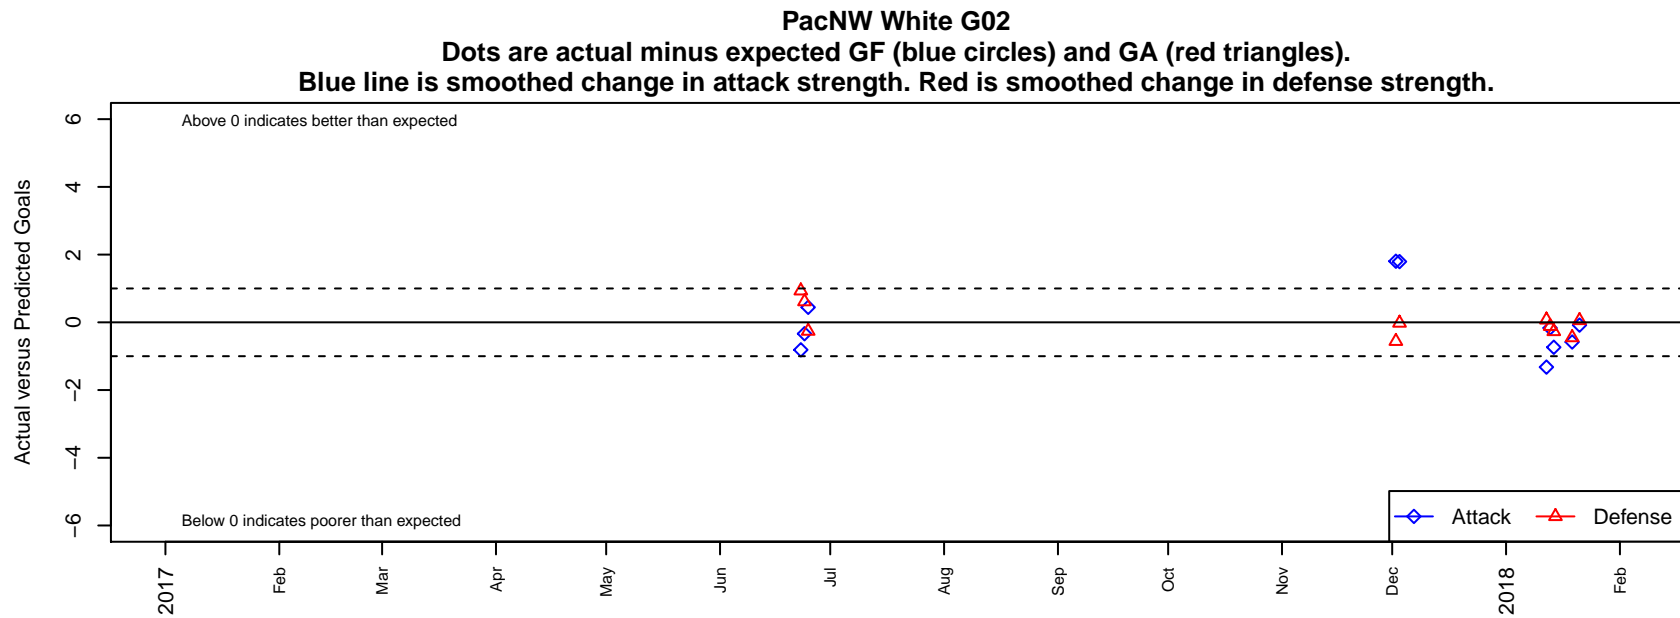

## PacNW White G02

Pacific Northwest SC  
Tukwila, WA  
G02 total strength=1427  
attack=9.91 defense=7.79  
fall league = RCL G02 Div 4

alt names used:  
PacNW 02W  
PacNW G02 White C  
PacNW G02 White C

Venues played:  
2017 Rainier Challenge Samba U16  
2017 RCL G02 Div 4  
2017 PacNW Winter Classic 2002 Showcase P

**attack and defense variance (black dot)  
relative to other teams  
and top 10 in region**