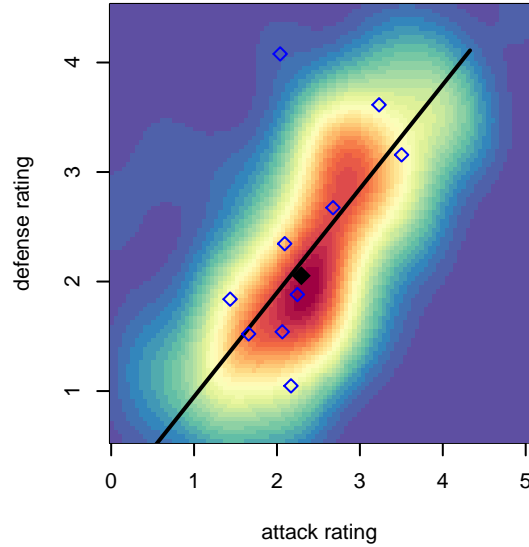

**attack and defense rating
relative to others at age
and all opponents in last 13 months**